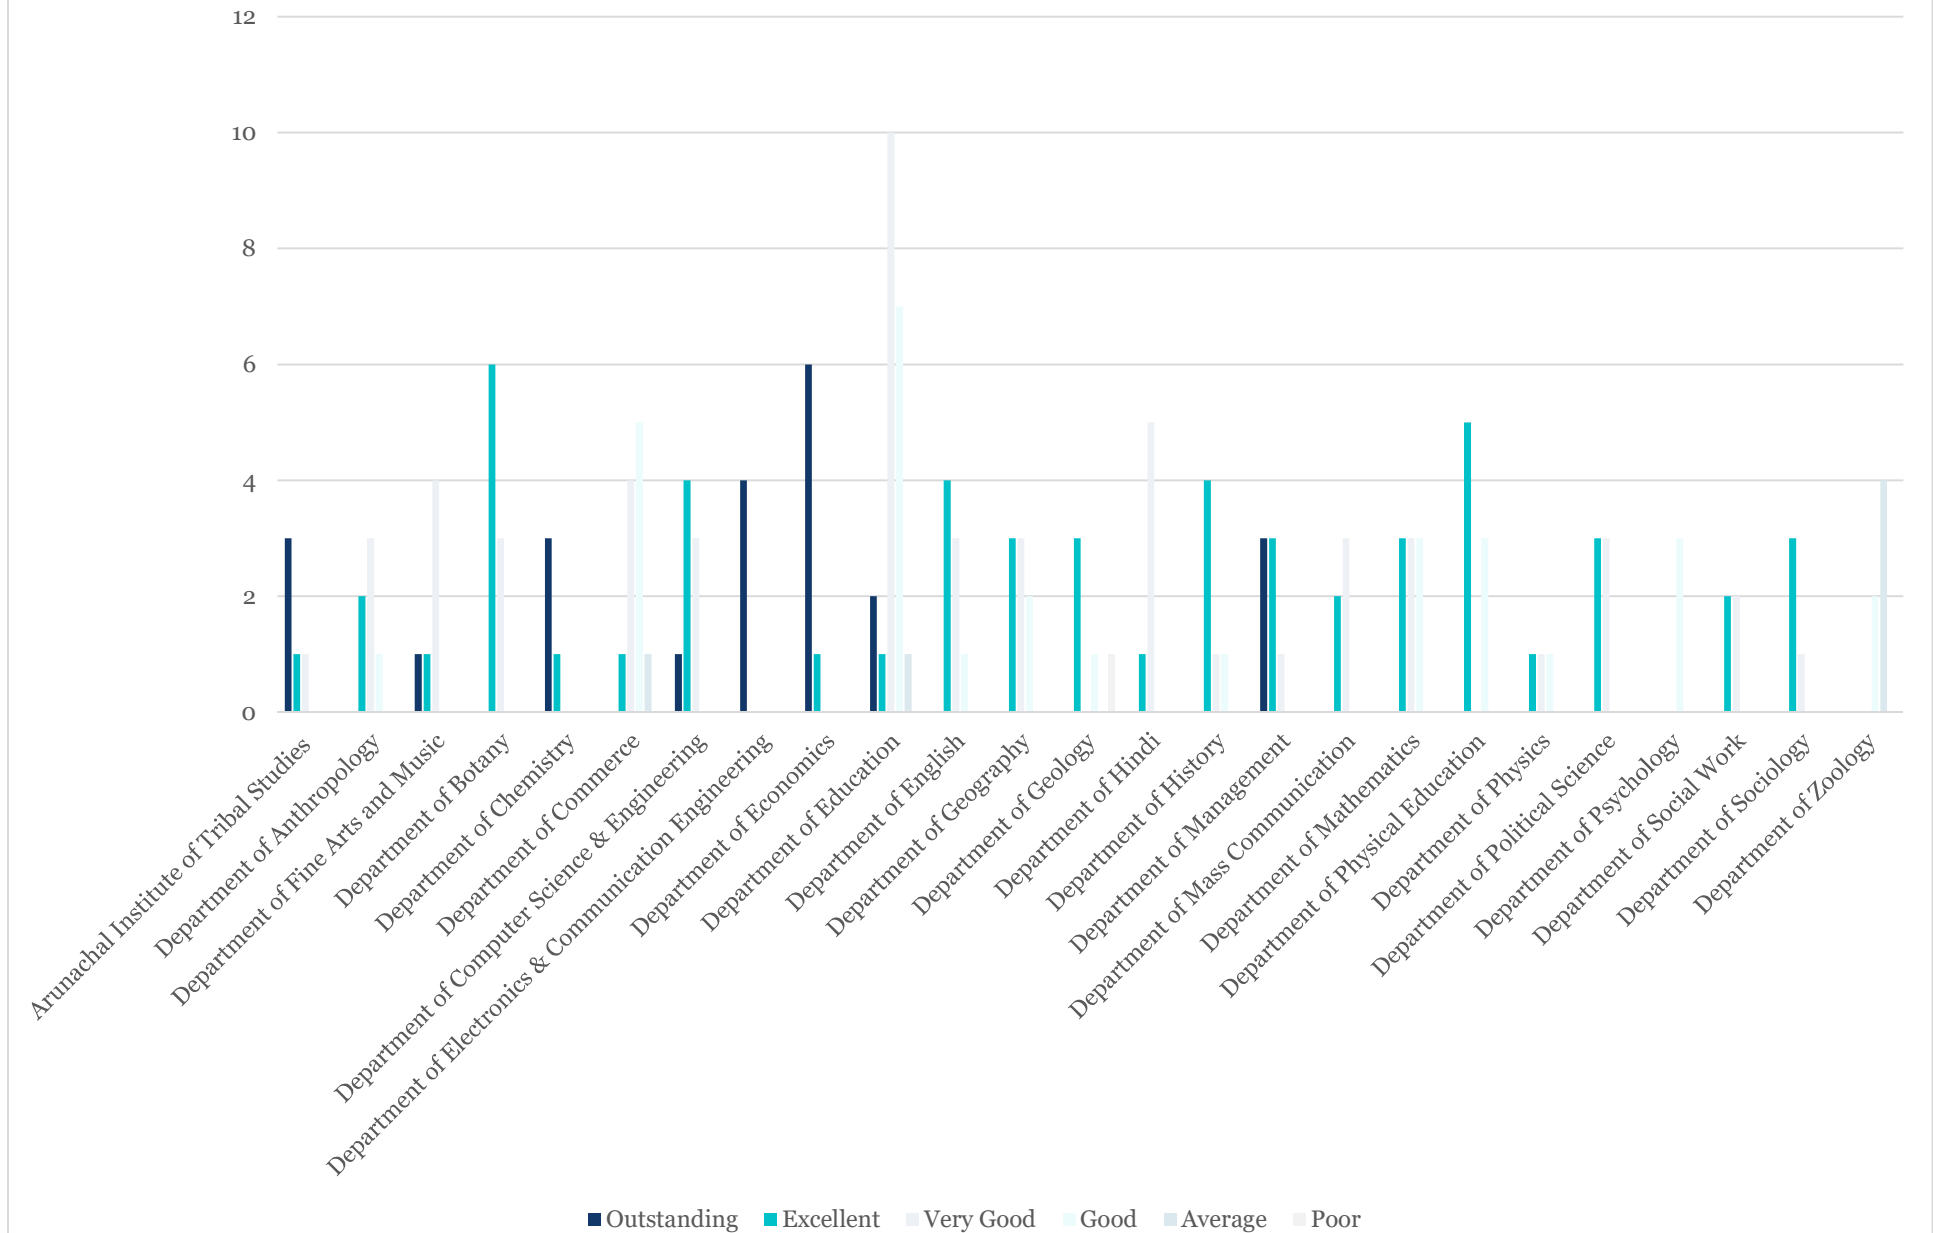

# FEEDBACK REPORT

*Academic Session  
2020-2021*

*Student Feedback received  
Through Online Feedback*

## Department wise Grade Chart

Overall Score Chart

■ Outstanding ■ Excellent ■ Very Good ■ Good ■ Average ■ Poor